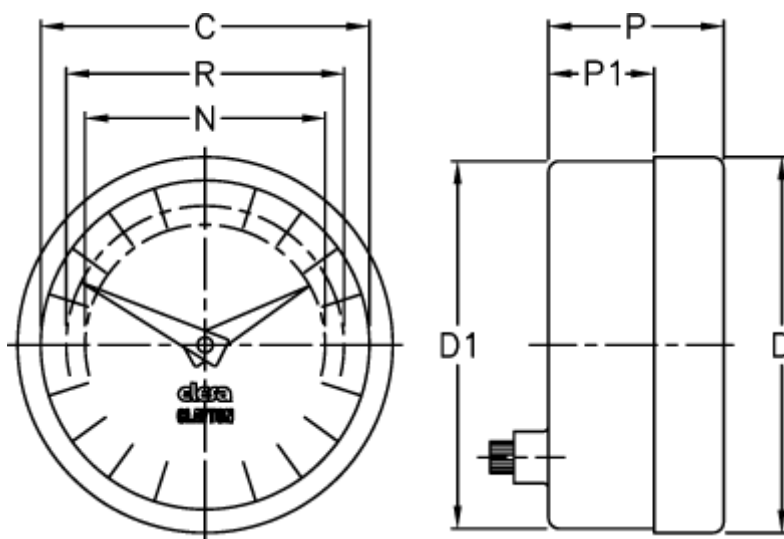

Article number: 2307074801

Description: E+G Positive drive indicator  
PA12-0030-D

## Measures

C = 60  
D = 68.5  
d1 = 67.0  
N = 44  
P = 32  
P1 = 25  
R = 51